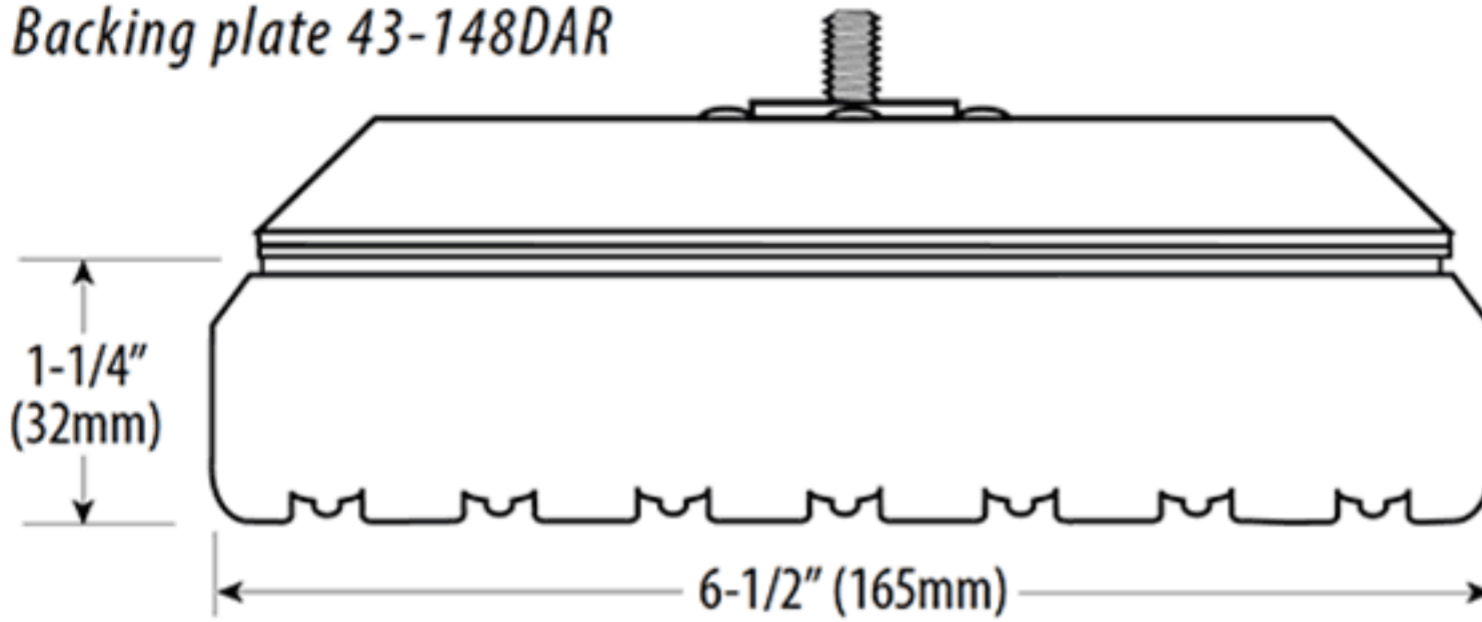

PROFILE

Attachment method: Hook & loop

Backing plate 43-148DAR

*Backing plate
43-073DA*

Backing plate 43-125DAR