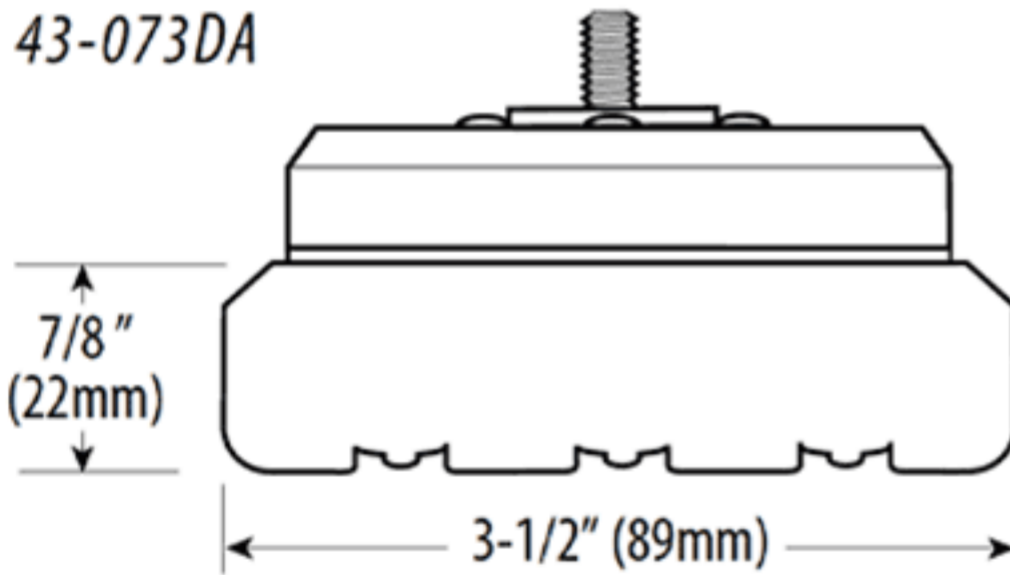

PROFILE

Attachment method: Hook & loop

Backing plate 43-148DAR

*Backing plate
43-073DA*

Backing plate 43-125DAR