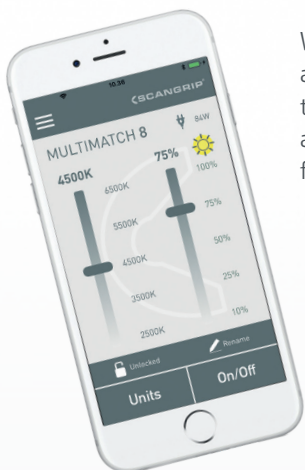

MULTIMATCH 3

High CRI+ LED work light with exchangeable batteries

ORIGINAL
SCANGRIP

SINCE 1906

Outstanding and powerful rechargeable work light providing up to 3000 lumen for inspection of large surfaces during polishing, painting and cleaning operations as well as for colour match.

The work light features the unique ALL DAYLIGHT function, providing you with the option to choose between 5 different colour temperatures. The 5-step dimmer function makes it possible to adjust the light into five different levels depending on the job at hand.

TECHNICAL SPECIFICATIONS

Ultra high **CRI+** COB LED
 96 **CRI+**
 2500-6500 KELVIN
 450-4500 lux@0.5m
 3000 lm@100% / 2250 lm@75% /
 1500 lm@50% / 750 lm@25% / 300 lm@10%
 1.5-15h operating time, Backup: 2h@10%/300lm
 1.5 charging time @80%
 11.1V/4000mAh Li-ion, Backup: 7.4V/1000mAh
 100-240 AC operating voltage
 IK07
 IP67
 1.97 kg
 incl. SPS BATTERY 4Ah 03.6003 and SPS
 CHARGING SYSTEM 35W 03.6006