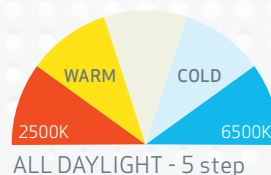

The work light features the unique ALL DAYLIGHT function, providing you with the option to choose between 5 different colour temperatures. The 5-step dimmer function makes it possible to adjust the light into five different levels depending on the job at hand.

TECHNICAL SPECIFICATIONS

Ultra high **CRI+** COB LED
 96 **CRI+**
 2500-6500 KELVIN
 450-4500 lux@0.5m
 3000 lm@100% / 2250 lm@75% /
 1500 lm@50% / 750 lm@25% / 300 lm@10%
 1.5-15h operating time, Backup: 2h@10%/300lm
 1.5 charging time @80%
 11.1V/4000mAh Li-ion, Backup: 7.4V/1000mAh
 100-240 AC operating voltage
 IK07
 IP67
 1.97 kg
 incl. SPS BATTERY 4Ah 03.6003 and SPS
 CHARGING SYSTEM 35W 03.6006