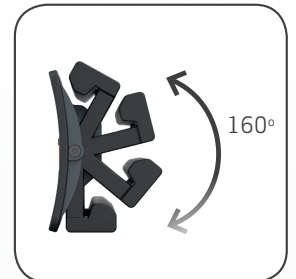

MULTIMATCH R

Handheld high CRI+ LED work light with ALL DAYLIGHT

Handy and powerful work light for inspection and detailing providing up to 1200 lumen.

MULTIMATCH R features the outstanding ALL DAYLIGHT function, providing you with the option to choose between 5 different colour temperatures depending on the job.

The lamp is easy to carry and is ergonomically designed for a good grip on the handle, which is also equipped with powerful integrated magnets for flexible mounting. This gives you high flexibility and application possibilities for internal inspection of cars and other narrow areas.

The lamp is designed for direct mounting on the SCANGRIP TRIPOD and WHEEL STAND.

Rechargeable built-in power bank with USB outlet to charge mobile devices.