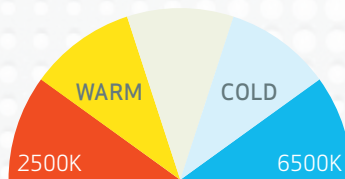

TECHNICAL SPECIFICATIONS

- Ultra high **CRI+** COB LED
- 96 **CRI+**
- 2500-6500 KELVIN
- 250-2500 lux@0.5m
- 1200 lm@100% / 1125lm@75% / 750lm@50% / 375lm@25% / 120lm@10%
- 1-10h operating time
- 3.5h charging time
- 3.7V/5400mAh Li-ion
- IK07
- IP67
- 800g

ALL DAYLIGHT - 5 step